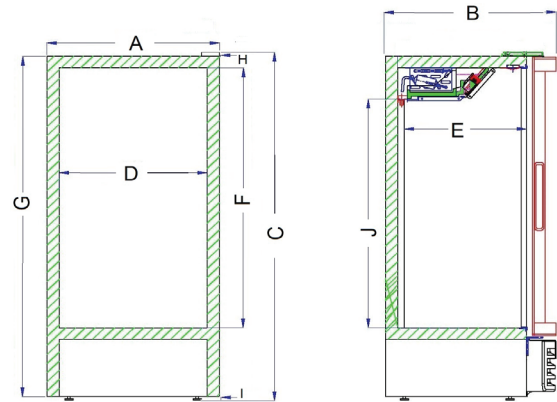

- Graphics
- Etched door graphic

Complies with 2017 DOE standards for commercial cooler

TECHNICAL SUMMARY

| MODEL | SIZE | | | | ELECTRICAL | | REFRIGERATION | | | OTHER | | | |
|----------|--|------------|-------------------|--------------------------|------------------|--------------|---------------|-------------|---------------|----------------|--------------------|-----------------------|--------------------|
| | Dimensions (inches)* Width x Depth x Height | Cubic Feet | Net Weight (lbs.) | Shipping Weight (lbs.)** | Voltage/Hz/Phase | Running Amps | Compressor HP | Refrigerant | Temperature | No. of shelves | No. of 12 oz. cans | No. of 20 oz. bottles | Container Quantity |
| GDR-5HC | 20 x 20 1/2 x 50 3/8 | 5.0 | 110 | 119 | 115/60/1 | 2.2 | 1/5 | R-600a | +32° to +35°F | 3 | 96 | 60 | 152 |
| GDR-10HC | 25 x 24 1/4 x 54 1/4 | 9.0 | 176 | 194 | 115/60/1 | 3.5 | 1/2 | R-290 | +32° to +35°F | 4 | 252 | 126 | 72 |
| GDR-12HC | 25 x 24 1/4 x 63 5/8 | 12.0 | 198 | 217 | 115/60/1 | 3.2 | 1/2 | R-290 | +32° to +35°F | 5 | 294 | 168 | 72 |

| ALL DIMENSIONS IN INCHES | | | | | | | | | |
|--------------------------|--------|--------|--------|--------|--------|--------|-----|-----|--------|
| A | B | C | D | E | F | G | H | I* | J |
| 20 | 20 1/2 | 50 3/8 | 16 5/8 | 15 1/4 | 33 | 47 3/8 | 0 | 3 | 26 7/8 |
| 25 | 24 1/4 | 54 1/4 | 21 3/8 | 17 5/8 | 40 3/8 | 52 7/8 | 3/4 | 5/8 | 35 3/8 |
| 25 | 24 1/4 | 63 5/8 | 21 3/8 | 17 5/8 | 49 3/4 | 62 1/4 | 3/4 | 5/8 | 44 7/8 |